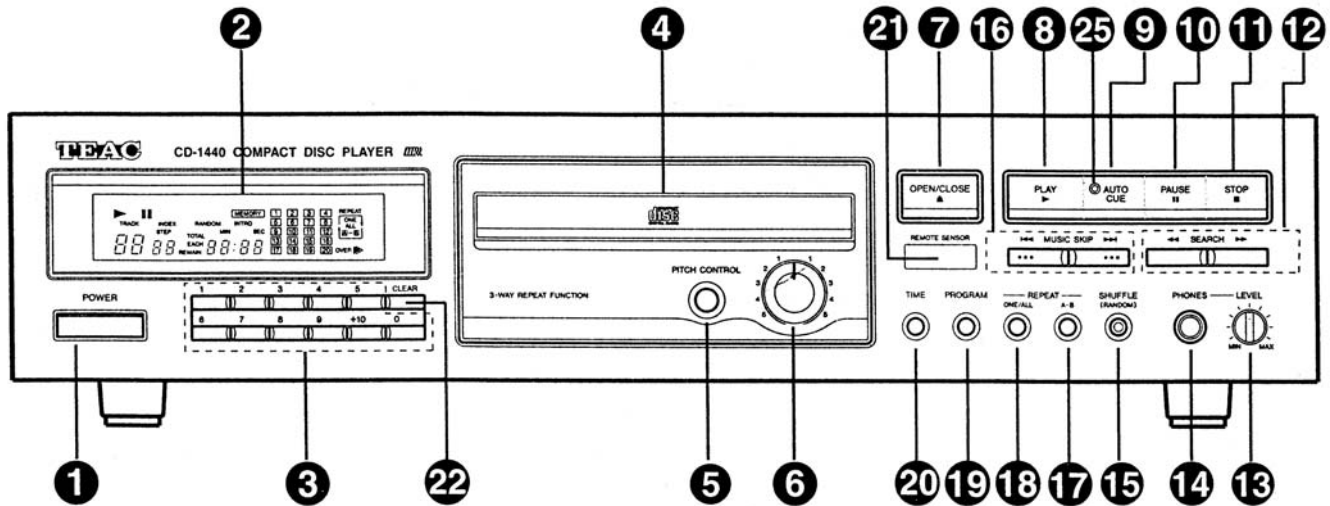

# PCDP1440

**PCDP1440**

**REV 1.0**

**Form NT 236**

*Engineering leadership in sound products since 1931*

Front Panel Controls

- 1 POWER Switch
- 2 Multi-function display window
  - A ▶ (play) indicator
  - B || (pause) indicator
  - C INDEX indicator
  - D RANDOM indicator
  - E INTRO Check indicator
  - F MEMORY indicator
  - G Music calendar display
  - H REPEAT (ONE, ALL, A-B) indicator
  - I OVER indicator
  - J TIME (MIN, SEC) indicator
  - K TOTAL indicator
  - L EACH indicator
  - M REMAIN indicator
  - N STEP indicator
  - O TRACK indicator
- 3 10 Key button (0, - +10)
- 4 Disc tray
- 5 PITCH CONTROL on/off button
- 6 PITCH CONTROL knob
- 7 OPEN/CLOSE button (▲)
- 8 PLAY button (▶)
- 9 AUTO CUE button
- 10 PAUSE button (||)
- 11 STOP button (■)
- 12 SEARCH button (◀▶)
- 13 PHONES LEVEL control knob
- 14 PHONES jack
- 15 SHUFFLE button
- 16 MUSIC SKIP buttons (◀▶)
- 17 REPEAT A-B button
- 18 REPEAT ONE/ALL button
- 19 PROGRAM button
- 20 TIME button
- 21 REMOTE SENSOR
- 22 CLEAR button
- 23 CHECK button
- 24 INTRO Check button
- 25 AUTO CUE indicator