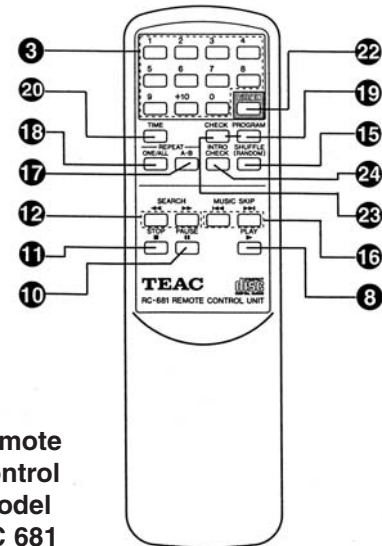

# PCDP1440

**PCDP1440**

**REV 1.0**

**Form NT 236**

*Engineering leadership in sound products since 1931*

Front Panel Controls

- 1 POWER Switch
- 2 Multi-function display window
  - A ▶ (play) indicator
  - B || (pause) indicator
  - C INDEX indicator
  - D RANDOM indicator
  - E INTRO Check indicator
  - F MEMORY indicator
  - G Music calendar display
  - H REPEAT (ONE, ALL, A-B) indicator
  - I OVER indicator
  - J TIME (MIN, SEC) indicator
  - K TOTAL indicator
  - L EACH indicator
  - M REMAIN indicator
  - N STEP indicator
  - O TRACK indicator
- 3 10 Key button (0, - +10)
- 4 Disc tray
- 5 PITCH CONTROL on/off button
- 6 PITCH CONTROL knob
- 7 OPEN/CLOSE button (▲)
- 8 PLAY button (▶)
- 9 AUTO CUE button
- 10 PAUSE button (||)
- 11 STOP button (■)
- 12 SEARCH button (◀▶)
- 13 PHONES LEVEL control knob
- 14 PHONES jack
- 15 SHUFFLE button
- 16 MUSIC SKIP buttons (◀▶)
- 17 REPEAT A-B button
- 18 REPEAT ONE/ALL button
- 19 PROGRAM button
- 20 TIME button
- 21 REMOTE SENSOR
- 22 CLEAR button
- 23 CHECK button
- 24 INTRO Check button
- 25 AUTO CUE indicator

Digital Display

Rear Panel View

Remote Control Model RC 681

AUTHORIZED DISTRIBUTOR

**PASO**<sup>®</sup>  
 PROFESSIONAL AUDIO & SOUND  
**PASO SOUND PRODUCTS, INC.**  
 4750F GOER DRIVE  
 CHARLESTON, SOUTH CAROLINA 29406-6511 USA  
 Phone: 843 308 9005 - Fax: 843 308 0904  
 EMAIL: info@pasosound.com - URL: www.pasosound.com  
 FORM NT 236 RV 1.0 Printed in USA