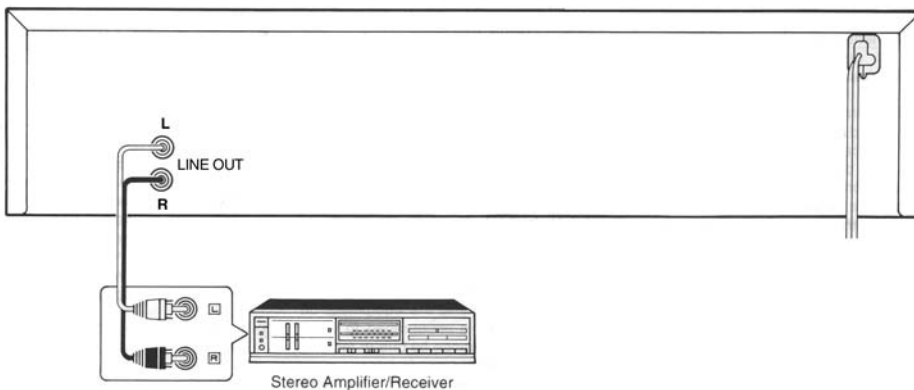

Remote Control Model RC 681

AUTHORIZED DISTRIBUTOR

PASO®
PROFESSIONAL AUDIO & SOUND
PASO SOUND PRODUCTS, INC.
4750F GOER DRIVE
CHARLESTON, SOUTH CAROLINA 29406-6511 USA
Phone: 843 308 9005 - Fax: 843 308 0904
EMAIL: info@pasosound.com - URL: www.pasosound.com
FORM NT 236 RV 1.0 Printed in USA