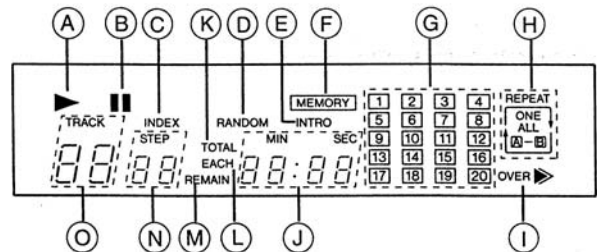

# PCDP1440

**PCDP1440**

**REV 1.0**

**Form NT 236**

*Engineering leadership in sound products since 1931*

Front Panel Controls

- 1 POWER Switch
- 2 Multi-function display window
  - A ▶ (play) indicator
  - B || (pause) indicator
  - C INDEX indicator
  - D RANDOM indicator
  - E INTRO Check indicator
  - F MEMORY indicator
  - G Music calendar display
  - H REPEAT (ONE, ALL, A-B) indicator
  - I OVER indicator
  - J TIME (MIN, SEC) indicator
  - K TOTAL indicator
  - L EACH indicator
  - M REMAIN indicator
  - N STEP indicator
  - O TRACK indicator
- 3 10 Key button (0, - +10)
- 4 Disc tray
- 5 PITCH CONTROL on/off button
- 6 PITCH CONTROL knob
- 7 OPEN/CLOSE button (▲)
- 8 PLAY button (▶)
- 9 AUTO CUE button
- 10 PAUSE button (||)
- 11 STOP button (■)
- 12 SEARCH button (◀▶)
- 13 PHONES LEVEL control knob
- 14 PHONES jack
- 15 SHUFFLE button
- 16 MUSIC SKIP buttons (◀▶)
- 17 REPEAT A-B button
- 18 REPEAT ONE/ALL button
- 19 PROGRAM button
- 20 TIME button
- 21 REMOTE SENSOR
- 22 CLEAR button
- 23 CHECK button
- 24 INTRO Check button
- 25 AUTO CUE indicator